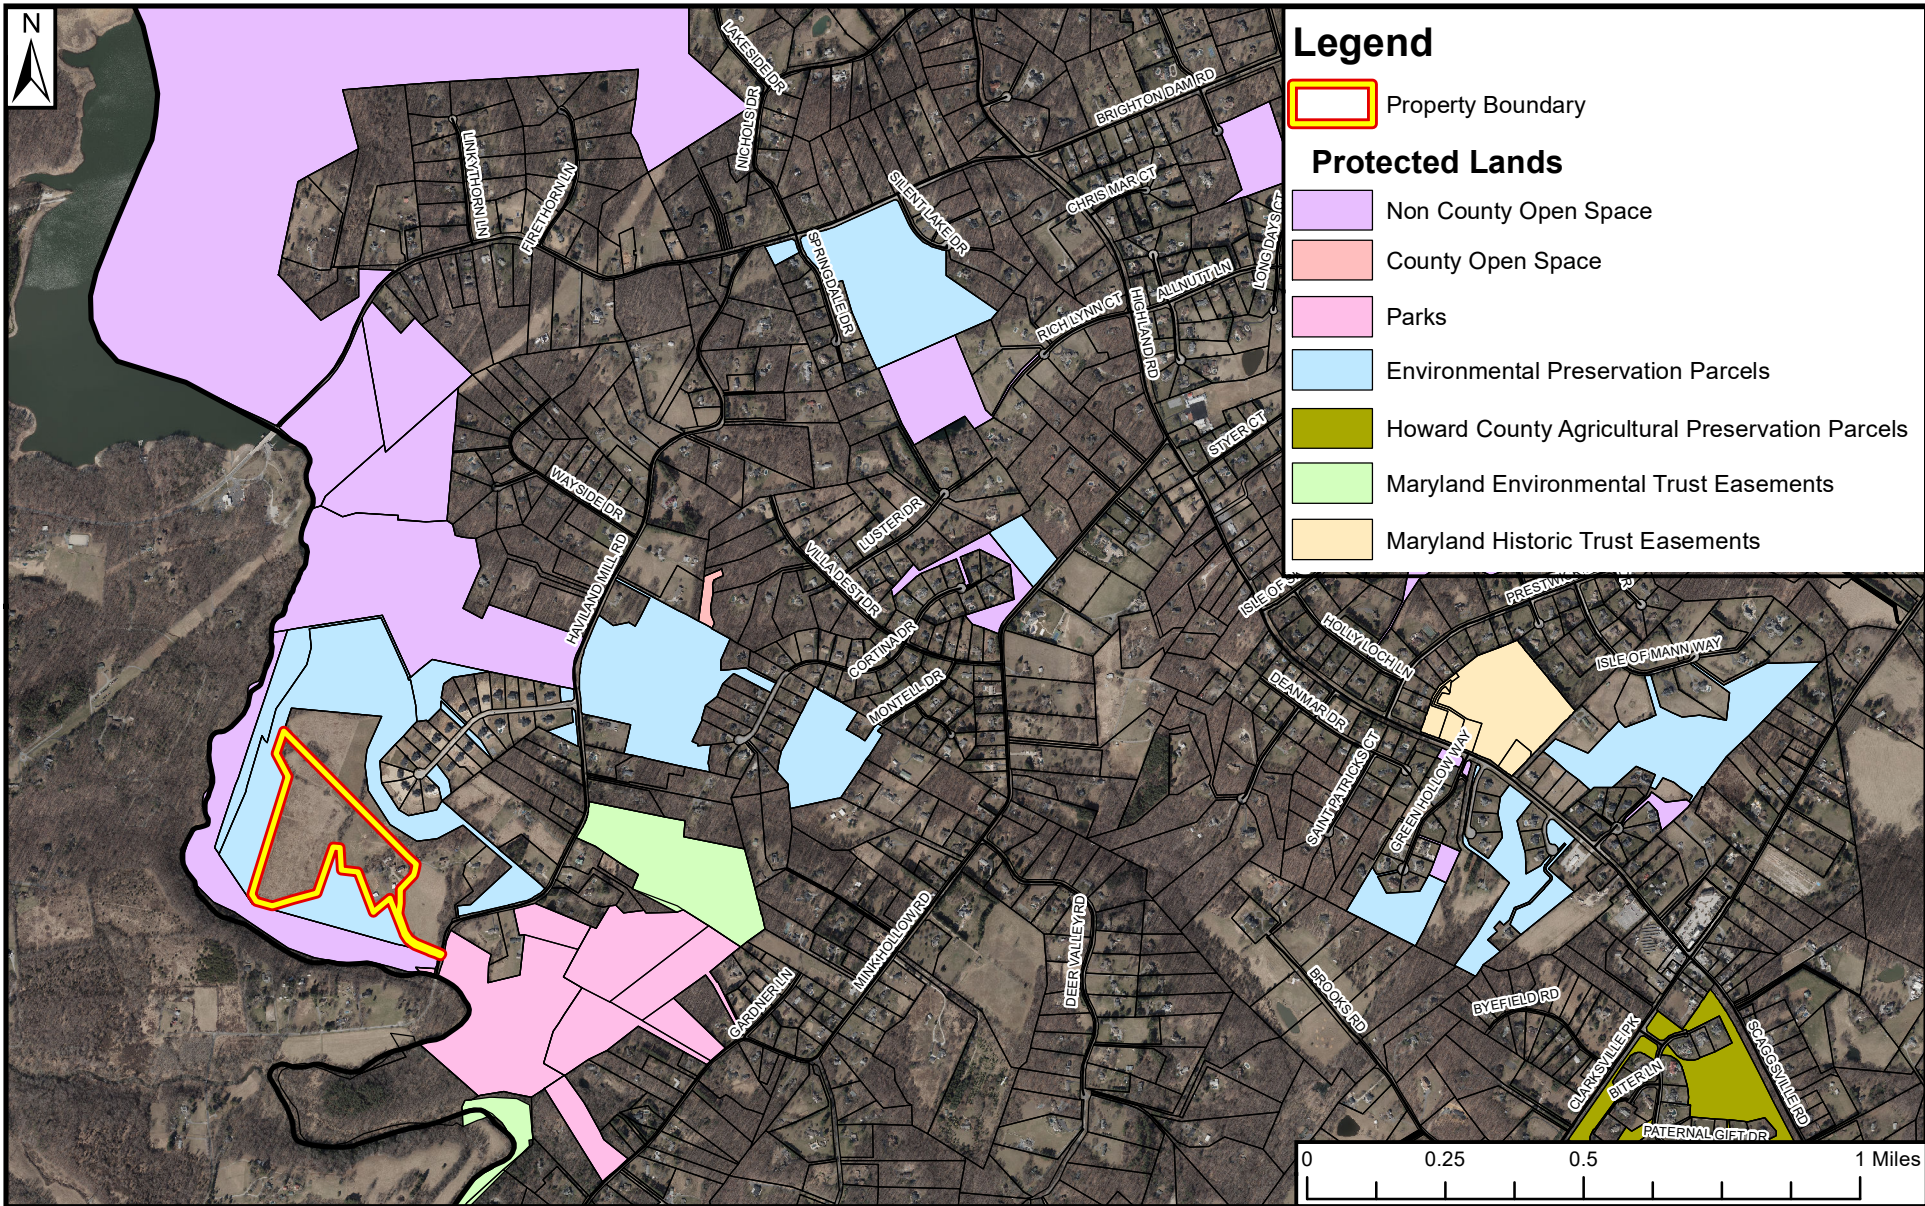

O'Keefe Lot 1
6940 Haviland Mill Rd
Clarksville, MD 21029
Tax Map 39, Parcel 1 (Lot 1)

Aerial

Howard County Planning and Zoning
Resource Conservation Division
February 2022

O'Keefe Lot 1
 6940 Haviland Mill Rd
 Clarksville, MD 21029
 Tax Map 39, Parcel 1 (Lot 1)

Preservation Easements

Howard County Planning and Zoning
 Resource Conservation Division
 February 2022