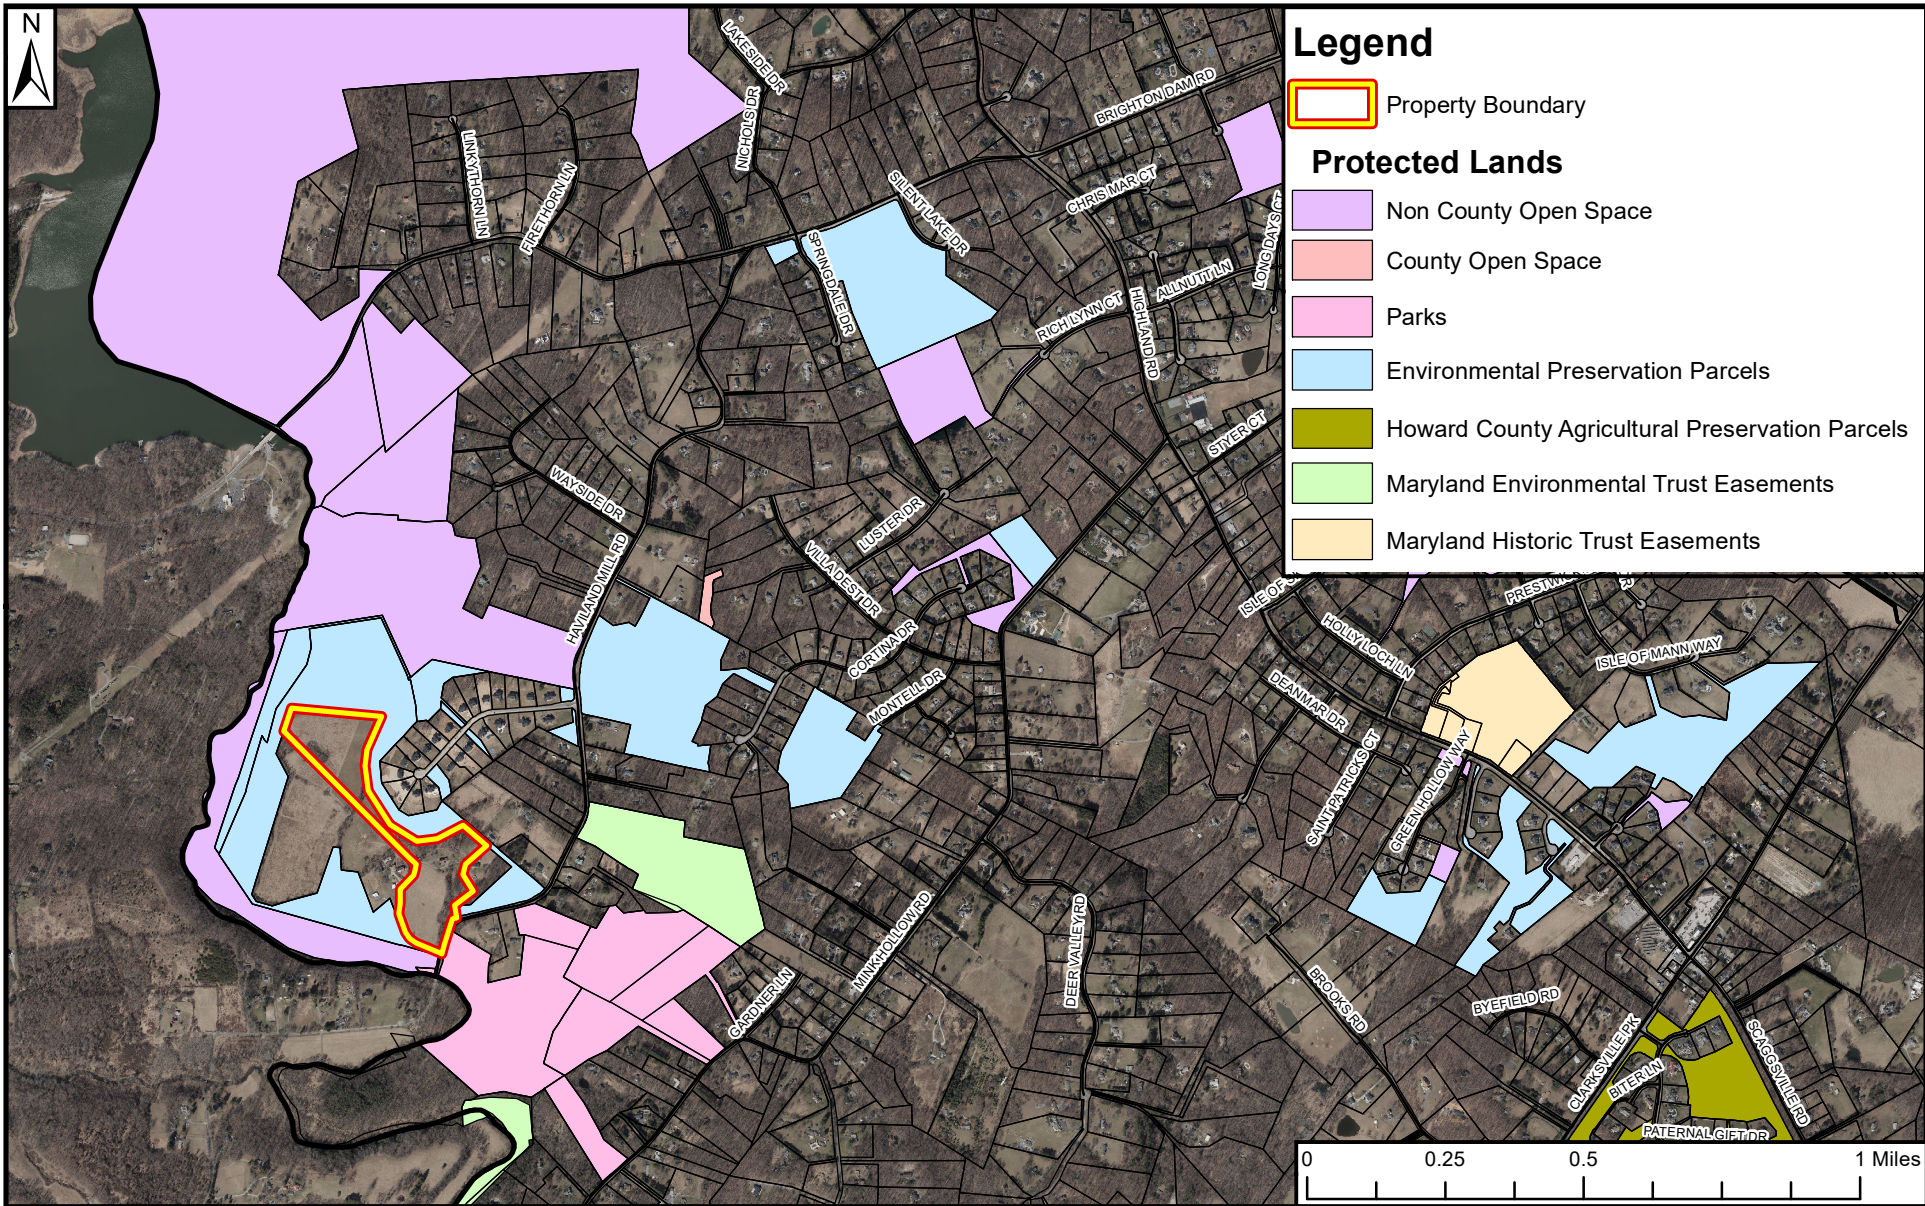

O'Keefe Lot 2
6950 Haviland Mill Rd
Clarksville, MD 21029
Tax Map 39, Parcel 1 (Lot 2)

Aerial

Howard County Planning and Zoning
Resource Conservation Division
February 2022

O'Keefe Lot 2
 6950 Haviland Mill Rd
 Clarksville, MD 21029
 Tax Map 39, Parcel 1 (Lot 2)

Preservation Easements

Howard County Planning and Zoning
 Resource Conservation Division
 February 2022