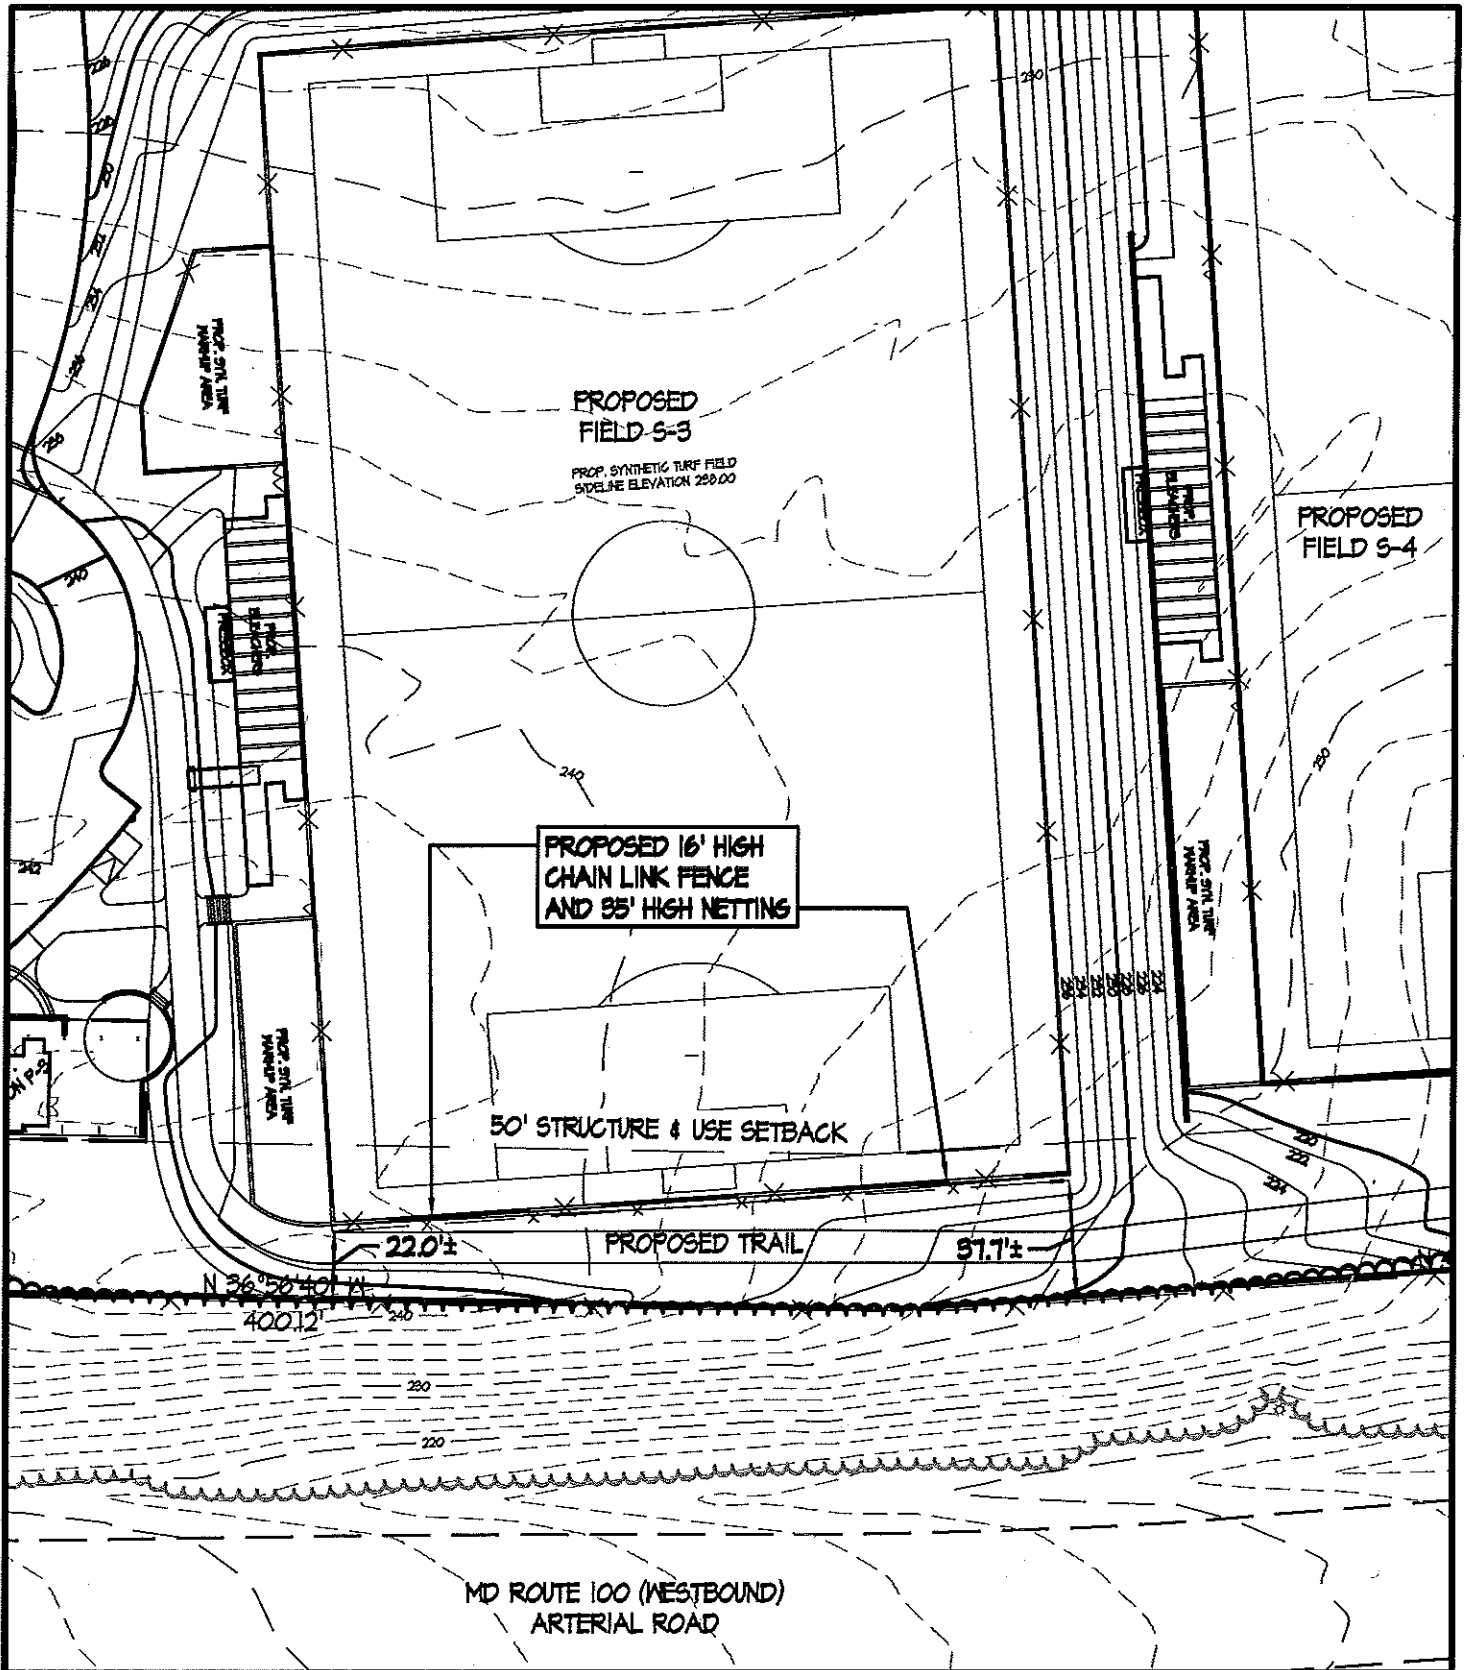

SITE RESOURCES
 Incorporated
 Comprehensive Land Planning & Site Design Services
 14315 Jarrettsville Pike • Pikesville, Maryland 21131
 (410) 483-3388 • fax (410) 483-3389

SKETCH | **TROY PARK**
A | **VARIANCE PETITION**
 SCALE: 1"=200'
 NOVEMBER 20, 2013

SITE RESOURCES
Incorporated
Comprehensive Land Planning & Site Design Services
14515 Jarrattville Pike • Phoenix, Maryland 21191
(410) 683-3388 • fax (410) 683-3389

SKETCH B | **TROY PARK**
VARIANCE PETITION
SCALE: 1"=60'
NOVEMBER 20, 2013